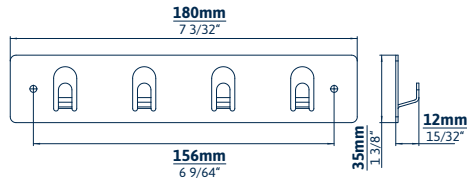

ZN1
Polierter Edelstahl
Polished stainless steel

Weitere Farben
additional colours:

Stahl | steel

2655 Druckguss | die cast