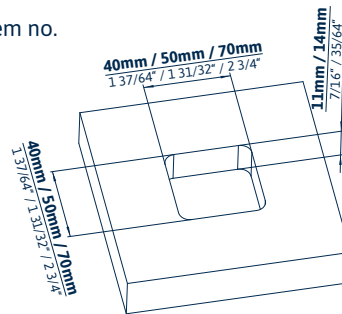

Art. Nr. | item no.
01 **2152-46**
02 **2152-56**
03 **2152-76**

Weitere Farben
additional colours:

2108 Druckguss | die cast