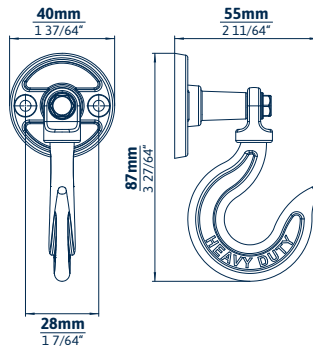

*Vintage colours: Surface variations are possible as manually treated.

Haken & Hakenleisten | hooks & hook rails

2614 Druckguss | die cast

Schwenkbarer Haken | rotatable hook

Art. Nr. | item no.
2614/

LA / cc
28