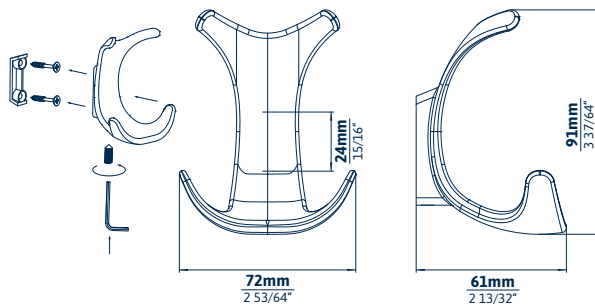

ZN83*

Weitere Farben
additional colours:

PB12

ZN79*